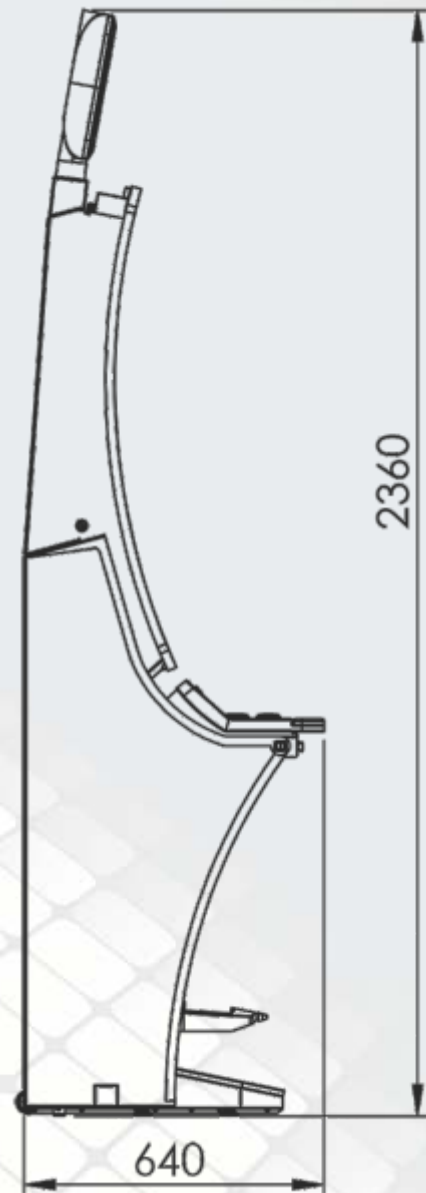

BAUM MIXT 7C