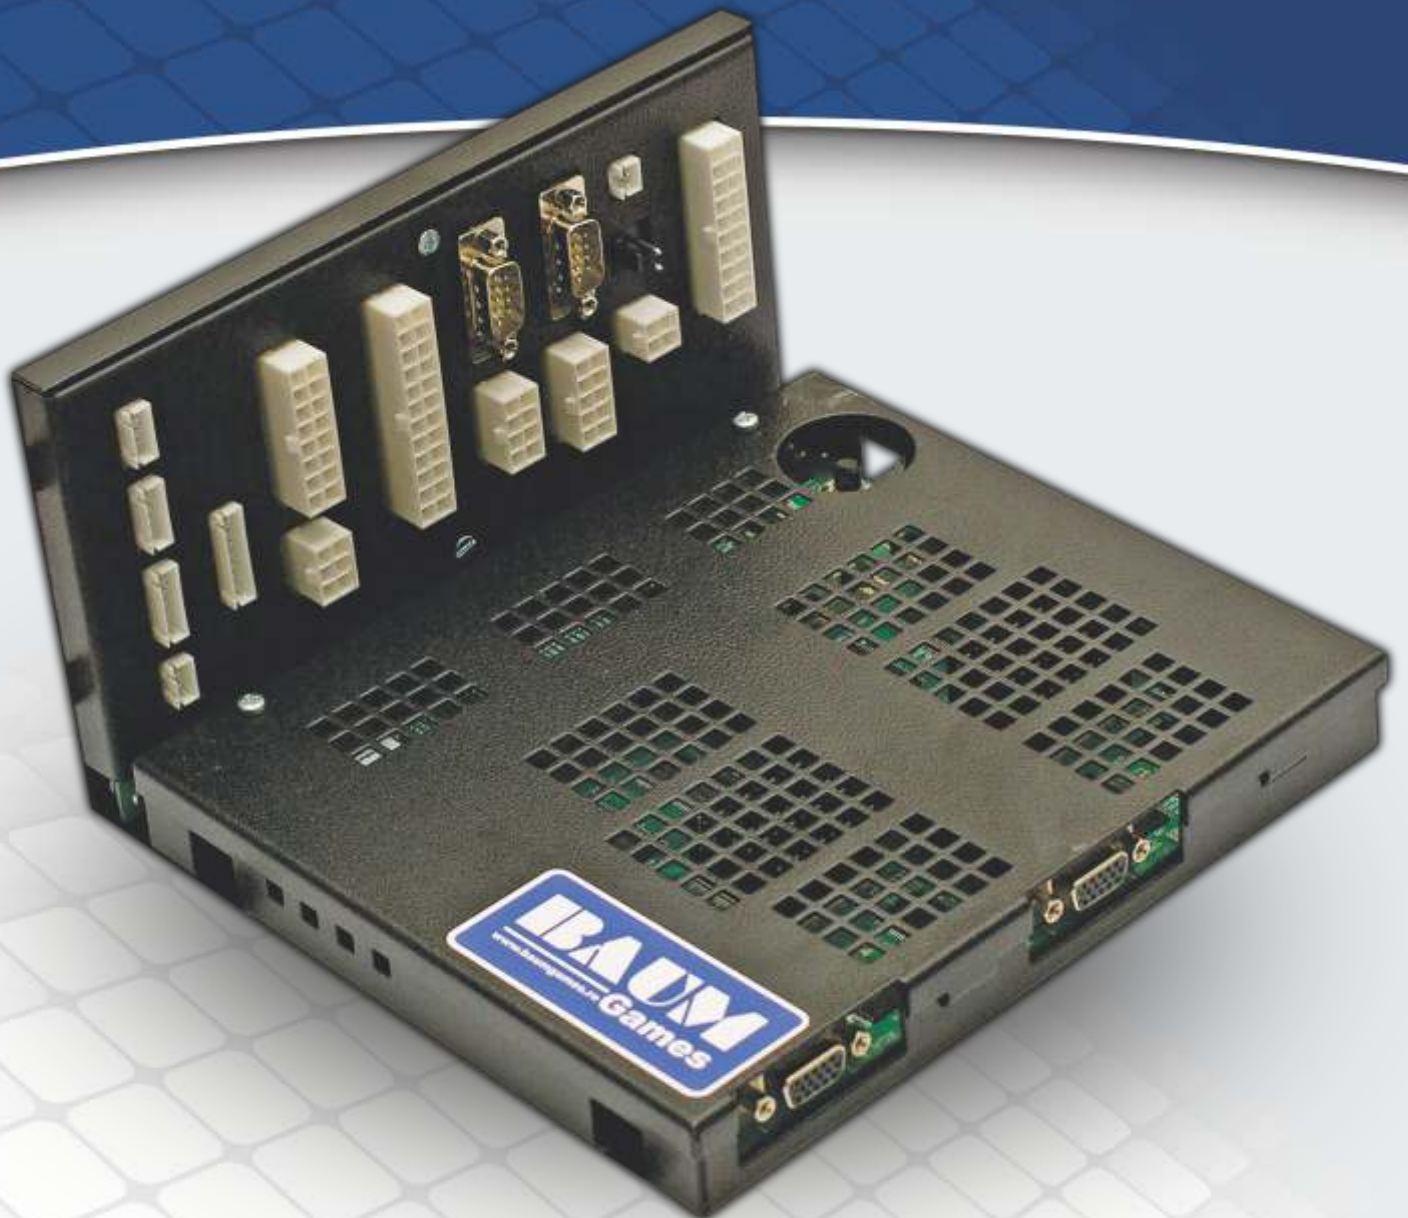

AUTO PLAY

At any of Dracula's multi Games, the AUTOPLAY option can be played in 3 modes: **NORMAL, FAST and TURBO.**

Any of the modes can be selected by the player.

PLATFORM

PLATFORM

SILVER FOX

The Platform on which "DRACULA'S GAMES" Multigame runs is compact, created to reach the highest and most recent standards in the gaming industry, offering stability and protection. Some of the most important features are: low energy consumption, sustains two screens, renders high fidelity images, two high performance processors, eight serial ports, two USB ports, IO Board with 29 INPutS usable and 29 OUTPutS usable (5 entry memorable included if the machine has been disconnected), high quality and stability connectors module and it supports almost any of the peripherals and modules necessary in a video multigame.

- **High performance Radeon™ VEGA series graphics**
- **Four 4 DisplayPort x4k monitor support**
- **Ports: 9 USB, 10 serial**
- **Bill acceptor: EBDS, ID003, CCTalk, Pulse**
- **Recycler MEI, Recycler NV200, Recycler Nv11**
- **Coin: NRI (USB, Parallel)**
- **Hopper: Mk4 (USB, Pulse)**
- **Dispenser: F400**
- **Touch Screen: Resistive, Capacitive, Pick Up**
- **Dual channel RAM up to DDR4 3200**
- **Ticket Printer: GEN5**
- **NVRAM 8MB**
- **IO: 32 IN-OUT ports**
- **Intrusion Detection: 8x Intrusion detection input lines**
- **iButton**
- **4 channel LED control**
- **Power Fail Detect**
- **LAN**
- **Lockable Logic Area**
- **Storage: 2 x C-Fast™ sockets, 2 x SATA 3 (up to 6Gb/s) headers for SSD or SATA DOM.**